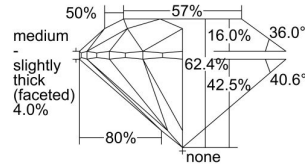

GIA®

FACSIMILE

GIA REPORT

7438706005

Verify this report at GIA.edu

GIA NATURAL DIAMOND DOSSIER®

June 13, 2022
GIA Report Number **7438706005**
Shape and Cutting Style ..... **Round Brilliant**
Measurements ..... **4.24 - 4.27 x 2.66 mm**

GRADING RESULTS

Carat Weight ..... **0.30 carat**
Color Grade ..... **E**
Clarity Grade **VS1**
Cut Grade ..... **Excellent**

ADDITIONAL GRADING INFORMATION

Polish ..... **Excellent**
Symmetry ..... **Excellent**
Fluorescence ..... **None**
Clarity Characteristics..... **Crystal, Cloud, Feather, Pinpoint**
Inscription(s): **GIA 7438706005**

PROPORTIONS

Profile to actual proportions

GRADING SCALES

GIA COLOR SCALE	GIA CLARITY SCALE	GIA CUT SCALE	
D	FLAWLESS	EXCELLENT	
E	INTERNALLY FLAWLESS		
F		VVS₁	VERY GOOD
G	VVS₂		
H	VS₁	GOOD	
I	VS₂		
J	SI₁	FAIR	
K	SI₂		
L	I₁	POOR	
M	I₂		
N	I₃		
O			
P			
Q			
R			
S			
T			
U			
V			
W			
X			
Y			
Z