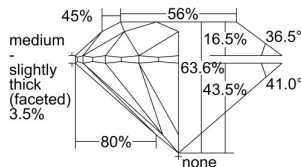

GIA®

FACSIMILE

GIA REPORT 7451226364

Verify this report at GIA.edu

GIA NATURAL DIAMOND DOSSIER®

November 18, 2022
GIA Report Number 7451226364
Shape and Cutting Style ..... Round Brilliant
Measurements ..... 4.77 - 4.80 x 3.04 mm

GRADING RESULTS

Carat Weight ..... 0.43 carat
Color Grade ..... F
Clarity Grade VVS1
Cut Grade ..... Excellent

ADDITIONAL GRADING INFORMATION

Polish ..... Excellent
Symmetry ..... Excellent
Fluorescence ..... Medium Blue
Clarity Characteristics ..... Pinpoint
Inscription(s): GIA 7451226364

PROPORTIONS

Profile to actual proportions