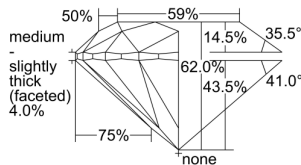

GIA®

FACSIMILE

GIA REPORT 7468373438

Verify this report at GIA.edu

GIA NATURAL DIAMOND DOSSIER®

April 19, 2023
GIA Report Number **7468373438**
Shape and Cutting Style ..... **Round Brilliant**
Measurements ..... **4.26 - 4.29 x 2.65 mm**

GRADING RESULTS

Carat Weight ..... **0.30 carat**
Color Grade ..... **D**
Clarity Grade **VVS1**
Cut Grade ..... **Excellent**

ADDITIONAL GRADING INFORMATION

Polish ..... **Excellent**
Symmetry ..... **Excellent**
Fluorescence ..... **None**
Clarity Characteristics..... **Pinpoint, Internal Graining**
Inscription(s): **GIA 7468373438**

PROPORTIONS

Profile to actual proportions

GRADING SCALES

GIA COLOR SCALE	GIA CLARITY SCALE	GIA CUT SCALE	
D	FLAWLESS	EXCELLENT	
E	INTERNALLY FLAWLESS		
F		VVS₁	VERY GOOD
G	VVS₂		
H	VS₁	GOOD	
I	VS₂		
J	SI₁	FAIR	
K	SI₂		
L	I₁	POOR	
M	I₂		
N	I₃		
O			
P			
Q			
R			
S			
T			
U			
V			
W			
X			
Y			
Z