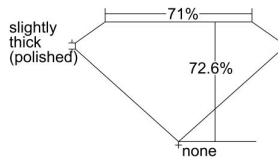

GIA®

FACSIMILE

GIA REPORT

7481826512

Verify this report at GIA.edu

GIA NATURAL DIAMOND DOSSIER®

March 14, 2024
GIA Report Number **7481826512**
Shape and Cutting Style ..... **Square Modified Brilliant**
Measurements ..... **3.73 x 3.70 x 2.69 mm**

GRADING RESULTS

Carat Weight ..... **0.30 carat**
Color Grade ..... **E**
Clarity Grade **S12**

ADDITIONAL GRADING INFORMATION

Polish ..... **Very Good**
Symmetry ..... **Good**
Fluorescence ..... **None**
Clarity Characteristics..... **Crystal, Cloud**
Inscription(s): **GIA 7481826512**

PROPORTIONS

Profile not to actual proportions

GRADING SCALES

GIA COLOR SCALE		GIA CLARITY SCALE			
COLORLESS	D	VERY VERY SLIGHTLY INCLUDED	FLAWLESS		
	E		INTERNALLY FLAWLESS		
	F	VERY SLIGHTLY INCLUDED	VVS₁		
	G		VVS₂		
	H		VS₁		
	NEAR COLORLESS	I	SLIGHTLY INCLUDED	VS₂	
		J		S1₁	
		FAINT	K	INCLUDED	S1₂
			L		I₁
			M		I₂
VERT LIGHT	N	LIGHT	I₃		
	O				
	P				
	Q				
	R				
	S				
	T