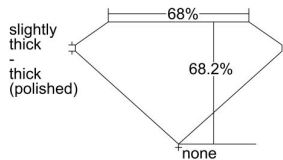

GIA®

FACSIMILE

GIA REPORT

7483824311

Verify this report at GIA.edu

GIA NATURAL DIAMOND DOSSIER®

March 14, 2024
GIA Report Number 7483824311
Shape and Cutting Style ..... Square Modified Brilliant
Measurements ..... 3.70 x 3.69 x 2.51 mm

GRADING RESULTS

Carat Weight ..... 0.30 carat
Color Grade ..... G
Clarity Grade SI1

ADDITIONAL GRADING INFORMATION

Polish ..... Excellent
Symmetry ..... Good
Fluorescence ..... None
Clarity Characteristics ..... Feather
Inscription(s): GIA 7483824311

PROPORTIONS

Profile not to actual proportions

GRADING SCALES

GIA COLOR SCALE		GIA CLARITY SCALE				
COLORLESS	D	VERY VERY SLIGHTLY INCLUDED	FLAWLESS			
	E		INTERNALLY FLAWLESS			
	F		VVS₁			
	NEAR COLORLESS	G	VERY SLIGHTLY INCLUDED	VVS₂		
		H		VS₁		
		FAINT	I	SLIGHTLY INCLUDED	VS₂	
			J		SI₁	
			LIGHT	K	INCLUDED	SI₂
	L	I₁				
	M	I₂				
N	NOT GRADED	I₃				
O						
P						
Q						
R						
S						
T						
U						
V						
W						
X						
Y						
Z