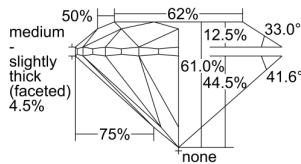

GIA®

FACSIMILE

GIA REPORT 7488988709

Verify this report at GIA.edu

GIA NATURAL DIAMOND DOSSIER®

April 03, 2024
GIA Report Number **7488988709**
Shape and Cutting Style ..... **Round Brilliant**
Measurements ..... **4.65 - 4.68 x 2.84 mm**

GRADING RESULTS

Carat Weight ..... **0.38 carat**
Color Grade ..... **F**
Clarity Grade **VVS1**
Cut Grade ..... **Excellent**

ADDITIONAL GRADING INFORMATION

Polish ..... **Excellent**
Symmetry ..... **Excellent**
Fluorescence ..... **Strong Blue**
Clarity Characteristics ..... **Pinpoint**
Inscription(s): **GIA 7488988709**

PROPORTIONS

Profile to actual proportions

GRADING SCALES

GIA COLOR SCALE	GIA CLARITY SCALE	GIA CUT SCALE	
D	FLAWLESS	EXCELLENT	
E	INTERNALLY FLAWLESS		
F		VVS₁	VERY GOOD
G	VVS₂		
H	VS₁	GOOD	
I	VS₂		
J	SI₁	FAIR	
K	SI₂		
L	I₁	POOR	
M	I₂		
N	I₃		
O			
P			
Q			
R			
S			
T			
U			
V			
W			
X			
Y			
Z