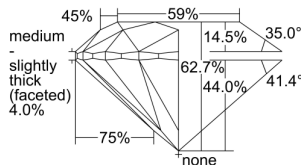

GIA®

FACSIMILE

GIA REPORT 7496756876

Verify this report at GIA.edu

GIA NATURAL DIAMOND DOSSIER®

June 26, 2024
GIA Report Number **7496756876**
Shape and Cutting Style ..... **Round Brilliant**
Measurements ..... **5.04 - 5.09 x 3.17 mm**

GRADING RESULTS

Carat Weight ..... **0.51 carat**
Color Grade ..... **G**
Clarity Grade **S11**
Cut Grade ..... **Excellent**

ADDITIONAL GRADING INFORMATION

Polish ..... **Excellent**
Symmetry ..... **Very Good**
Fluorescence ..... **None**
Clarity Characteristics..... **Crystal, Needle**
Inscription(s): **GIA 7496756876**

PROPORTIONS

Profile to actual proportions

GRADING SCALES

GIA COLOR SCALE	GIA CLARITY SCALE	GIA CUT SCALE	
D	FLAWLESS	EXCELLENT	
E	INTERNALLY FLAWLESS		
F		VVS₁	VERY GOOD
G	VVS₂		
H	VS₁	GOOD	
I	VS₂		
J	S1₁	FAIR	
K	S1₂		
L	I₁	POOR	
M	I₂		
N	I₃		
O			
P			
Q			
R			
S			
T			
U			
V			
W			
X			
Y			
Z