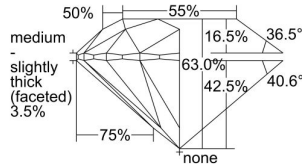

GIA®

FACSIMILE

GIA REPORT

7496812970

Verify this report at GIA.edu

GIA NATURAL DIAMOND DOSSIER®

July 02, 2024
GIA Report Number **7496812970**
Shape and Cutting Style ..... **Round Brilliant**
Measurements ..... **4.24 - 4.27 x 2.68 mm**

GRADING RESULTS

Carat Weight ..... **0.30 carat**
Color Grade ..... **D**
Clarity Grade **S11**
Cut Grade ..... **Excellent**

ADDITIONAL GRADING INFORMATION

Polish ..... **Excellent**
Symmetry ..... **Excellent**
Fluorescence ..... **None**
Clarity Characteristics..... **Cloud, Crystal**
Inscription(s): **GIA 7496812970**

PROPORTIONS

Profile to actual proportions

GRADING SCALES

GIA COLOR SCALE	GIA CLARITY SCALE	GIA CUT SCALE
D	FLAWLESS	EXCELLENT
E	INTERNALLY FLAWLESS	
F	VVS₁	VERY GOOD
G		
H	VS₁	GOOD
I		
J	SI₁	FAIR
K		
L	I₁	POOR
M		
N	I₂	
O		
P	I₃	
Q		
R		
S		
T		
U		
V		
W		
X		
Y		
Z