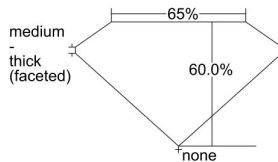

GIA®

FACSIMILE

GIA REPORT

7498010541

Verify this report at GIA.edu

GIA NATURAL DIAMOND DOSSIER®

April 05, 2024
GIA Report Number 7498010541
Shape and Cutting Style ..... Marquise Brilliant
Measurements ..... 7.58 x 3.45 x 2.07 mm

GRADING RESULTS

Carat Weight ..... 0.30 carat
Color Grade ..... G
Clarity Grade SI2

ADDITIONAL GRADING INFORMATION

Polish ..... Excellent
Symmetry ..... Good
Fluorescence ..... None
Clarity Characteristics ..... Crystal
Inscription(s): GIA 7498010541

PROPORTIONS

Profile not to actual proportions

GRADING SCALES

GIA COLOR SCALE		GIA CLARITY SCALE			
COLORLESS	D	VERY VERY SLIGHTLY INCLUDED	FLAWLESS		
	E		INTERNALLY FLAWLESS		
	F	VERY SLIGHTLY INCLUDED	VVS₁		
	G		VVS₂		
	H		VS₁		
	NEAR COLORLESS	I	SLIGHTLY INCLUDED	VS₂	
		J		SI₁	
		FAINT	K	INCLUDED	SI₂
			L		I₁
			M		I₂
VERT LIGHT	N		INCLUDED	I₃	
	O				
	P				
	Q				
	LIGHT	R			
		S			
T					
U					
	V				
	W				
	X				
	Y				
	Z