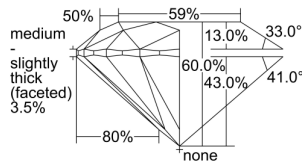

GIA®

FACSIMILE

GIA REPORT

7498814822

Verify this report at GIA.edu

GIA NATURAL DIAMOND DOSSIER®

July 02, 2024
GIA Report Number **7498814822**
Shape and Cutting Style ..... **Round Brilliant**
Measurements ..... **4.43 - 4.47 x 2.67 mm**

GRADING RESULTS

Carat Weight ..... **0.32 carat**
Color Grade ..... **J**
Clarity Grade **VS1**
Cut Grade ..... **Excellent**

ADDITIONAL GRADING INFORMATION

Polish ..... **Excellent**
Symmetry ..... **Excellent**
Fluorescence ..... **Faint**
Clarity Characteristics..... **Cloud, Pinpoint**
Inscription(s): **GIA 7498814822**

PROPORTIONS

Profile to actual proportions

GRADING SCALES

GIA COLOR SCALE	GIA CLARITY SCALE	GIA CUT SCALE	
D	FLAWLESS	EXCELLENT	
E	INTERNALLY FLAWLESS		
F		VVS₁	VERY GOOD
G	VVS₂		
H	VS₁	GOOD	
I	VS₂		
J	SI₁	FAIR	
K	SI₂		
L	I₁	POOR	
M			
N	I₂		
O			
P	I₃		
Q			
R			
S			
T			
U			
V			
W			
X			
Y			
Z