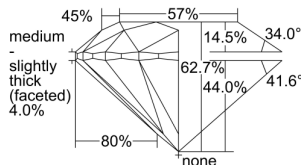

GIA®

FACSIMILE

GIA REPORT 7506019314

Verify this report at GIA.edu

GIA NATURAL DIAMOND DOSSIER®

July 25, 2024
GIA Report Number 7506019314
Shape and Cutting Style ..... Round Brilliant
Measurements ..... 4.27 - 4.29 x 2.69 mm

GRADING RESULTS

Carat Weight ..... 0.30 carat
Color Grade I
Clarity Grade SI2
Cut Grade ..... Very Good

ADDITIONAL GRADING INFORMATION

Polish ..... Good
Symmetry ..... Excellent
Fluorescence ..... Faint
Clarity Characteristics ..... Cloud, Feather
Inscription(s): GIA 7506019314

PROPORTIONS

Profile to actual proportions

GRADING SCALES

GIA COLOR SCALE

COLORED	D
	E
	F
	G
	H
	I
	J
	K
	L
	M
	N
	O
	P
	R
	S
	T
	U
	V
	W
	X
	Y
	Z

GIA CLARITY SCALE

VERY VERY SLIGHTLY INCLUDED	FLAWLESS
	INTERNALLY FLAWLESS
VERY SLIGHTLY INCLUDED	VVS₁
	VVS₂
SLIGHTLY INCLUDED	VS₁
	VS₂
INCLUDED	SI₁
	SI₂
	I₁
	I₂
	I₃

GIA CUT SCALE

EXCELLENT
VERY GOOD
GOOD
FAIR
POOR