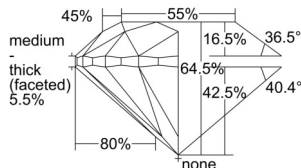

GIA®

FACSIMILE

GIA REPORT 7508536876

Verify this report at GIA.edu

GIA NATURAL DIAMOND DOSSIER®

September 30, 2024
GIA Report Number 7508536876
Shape and Cutting Style ..... Round Brilliant
Measurements ..... 4.33 - 4.38 x 2.81 mm

GRADING RESULTS

Carat Weight ..... 0.34 carat
Color Grade ..... K
Clarity Grade S11
Cut Grade ..... Very Good

ADDITIONAL GRADING INFORMATION

Polish ..... Good
Symmetry ..... Good
Fluorescence ..... Faint
Clarity Characteristics ..... Crystal
Inscription(s): GIA 7508536876

PROPORTIONS

Profile to actual proportions

GRADING SCALES

GIA COLOR SCALE

COLORLESS	D
	E
	F
	G
	H
	I
	J
NEAR COLORLESS	K
	L
FAIN	M
	N
	O
	P
VERY LIGHT	Q
	R
	S
	T
	U
	V
	W
	X
	Y
LIGHT	Z

GIA CLARITY SCALE

FLAWLESS	VERY VERY SLIGHTLY INCLUDED	VVS₁	
			VVS₂
INTERNALLY FLAWLESS	VERY SLIGHTLY INCLUDED	VS₁	
		VS₂	
SLIGHTLY INCLUDED	SLIGHTLY INCLUDED	S1₁	
		S1₂	
INCLUDED	INCLUDED	I₁	
		I₂	
		I₃	

GIA CUT SCALE

EXCELLENT
VERY GOOD
GOOD
FAIR
POOR